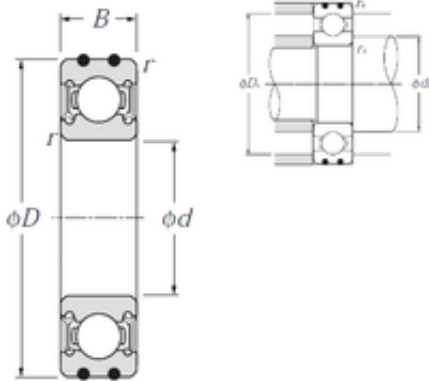

Jinan Shenglei Bearing Co., Ltd.

35 mm x 62 mm x 14 mm NTN AC-6007LLU Deep groove ball bearing

Bearing No. AC-6007LLU

AC-6007LLU Bearing 2D drawings and 3D CAD models

Size	35x62x14 mm
Bore Diameter	35 mm
Outer Diameter	62 mm
Width	14 mm
d	35 mm
D	62 mm
B	14 mm
C	14 mm
r min.	1 mm
da min.	40 mm
da max	42 mm
Da max.	57 mm
ra max.	1 mm
Weight	0,148 Kg
Basic dynamic load rating (C)	16 kN
Basic static load rating (C0)	10,3 kN
Limiting speed	6800 r/min