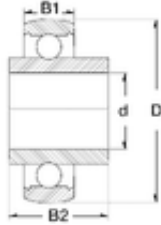

Jinan Shenglei Bearing Co., Ltd.

45 mm x 85 mm x 49,2 mm ZEN SUC209 Deep groove ball bearing

Bearing No. SUC209

Size	45x85x49.2 mm
Bore Diameter	45 mm
Outer Diameter	85 mm
Width	49,2 mm
d	45 mm
D	85 mm
B	49,2 mm
C	22 mm
Basic dynamic load rating (C)	25,6 kN

SUC209 Bearing 2D drawings and 3D CAD models