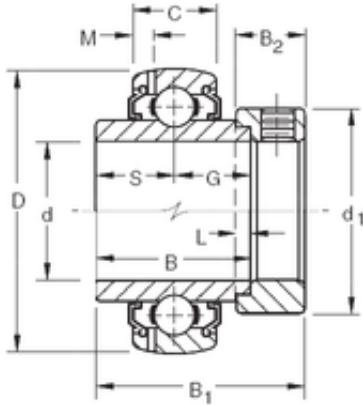

### 34,925 mm x 72 mm x 37,7 mm Timken G1106KLLB Deep groove ball bearing

Bearing No. G1106KLLB

Size	34.925x72x37.7 mm
Bore Diameter	34,925 mm
Outer Diameter	72 mm
Width	37,7 mm
d	34,925 mm
D	72 mm
B	37,7 mm
C	19 mm
d1	54 mm
B1	51,2 mm
B2	17,46 mm
G	18,85 mm
L	4 mm
M	3,43 mm
S	18,85 mm
Weight	0,59 Kg
Basic dynamic load rating (C)	28,5 kN

G1106KLLB Bearing 2D drawings and 3D CAD models