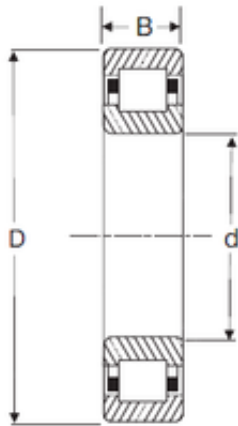

### 30 mm x 62 mm x 16 mm SIGMA NUP 206 Cylindrical roller bearing

Bearing No. NUP 206

|                |             |
|----------------|-------------|
| Size           | 30x62x16 mm |
| Bore Diameter  | 30 mm       |
| Outer Diameter | 62 mm       |
| Width          | 16 mm       |
| d              | 30 mm       |
| D              | 62 mm       |
| B              | 16 mm       |
| C              | 16 mm       |

NUP 206 Bearing 2D drawings and 3D CAD models