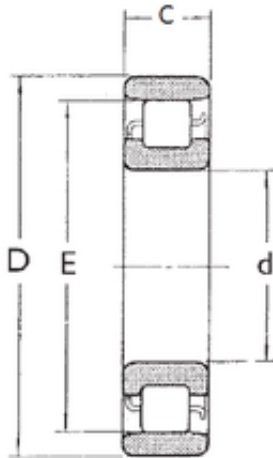

## Jinan Shenglei Bearing Co., Ltd.

40 mm x 90 mm x 23 mm FBJ N308 Cylindrical roller bearing

Bearing No. N308

Size	40x90x23 mm
Bore Diameter	40 mm
Outer Diameter	90 mm
Width	23 mm
d	40 mm
D	90 mm
E	77,5 mm
B	23 mm
C	23 mm
Weight	0,665 Kg
Basic dynamic load rating (C)	58,5 kN
Basic static load rating (C0)	57 kN
(Grease) Lubrication Speed	6700 r/min

N308 Bearing 2D drawings and 3D CAD models