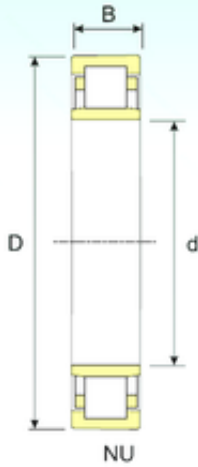

### 240 mm x 500 mm x 155 mm ISB NU 2348 Cylindrical roller bearing

Bearing No. NU 2348

Size	240x500x155 mm
Bore Diameter	240 mm
Outer Diameter	500 mm
Width	155 mm
d	240 mm
D	500 mm
B	155 mm
C	155 mm
Weight	155 Kg
Basic dynamic load rating (C)	2548 kN
Basic static load rating (C0)	3577 kN
(Grease) Lubrication Speed	1530 r/min

NU 2348 Bearing 2D drawings and 3D CAD models