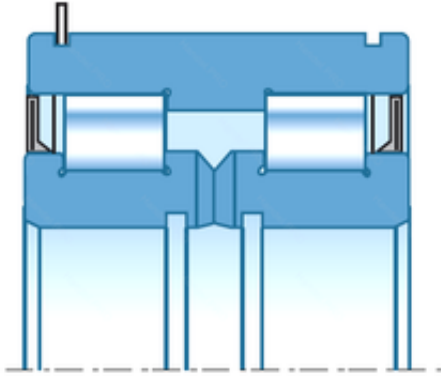

Jinan Shenglei Bearing Co., Ltd.

80,000 mm x 105,000 mm x 100,000 mm NTN
SLX80X105X25 Cylindrical roller bearing

Bearing No. SLX80X105X25

| | |
|----------------|---------------|
| Size | 80x105x100 mm |
| Bore Diameter | 80,000 mm |
| Outer Diameter | 105,000 mm |
| Width | 100,000 mm |
| d | 80,000 mm |
| D | 105,000 mm |
| B | 100,000 mm |
| C | 100,000 mm |

SLX80X105X25 Bearing 2D drawings and 3D CAD models