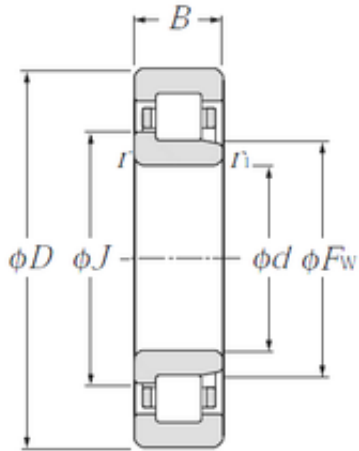

Jinan Shenglei Bearing Co., Ltd.

105 mm x 190 mm x 36 mm CYSD NJ221 Cylindrical roller bearing

Bearing No. NJ221

Size	105x190x36 mm
Bore Diameter	105 mm
Outer Diameter	190 mm
Width	36 mm
d	105 mm
Fw	126,8 mm
D	190 mm
B	36 mm
C	36 mm
Weight	4 Kg
Basic dynamic load rating (C)	235 kN
Basic static load rating (C0)	185 kN
(Grease) Lubrication Speed	2800 r/min

NJ221 Bearing 2D drawings and 3D CAD models