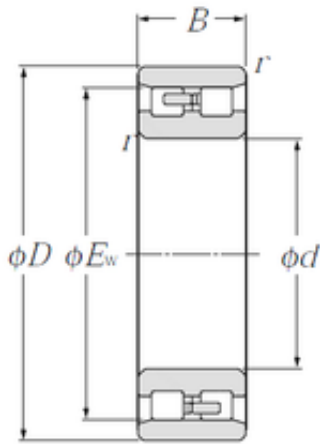

Jinan Shenglei Bearing Co., Ltd.

240 mm x 360 mm x 92 mm NTN NN3048 Cylindrical roller bearing

Bearing No. NN3048

Size	240x330x92 mm
Bore Diameter	240 mm
Outer Diameter	330 mm
Width	92 mm
d	240 mm
D	360 mm
Ew	330 mm
B	92 mm
C	92 mm
r min.	3 mm
Weight	32,8 Kg
Basic dynamic load rating (C)	855 kN
Basic static load rating (C0)	1 600 kN
(Grease) Lubrication Speed	1 600 r/min

NN3048 Bearing 2D drawings and 3D CAD models