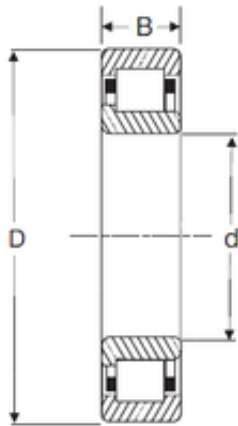

### 35 mm x 72 mm x 23 mm SIGMA NJ 2207 Cylindrical roller bearing

Bearing No. NJ 2207

Size	35x72x23 mm
Bore Diameter	35 mm
Outer Diameter	72 mm
Width	23 mm
d	35 mm
D	72 mm
B	23 mm
C	23 mm

NJ 2207 Bearing 2D drawings and 3D CAD models