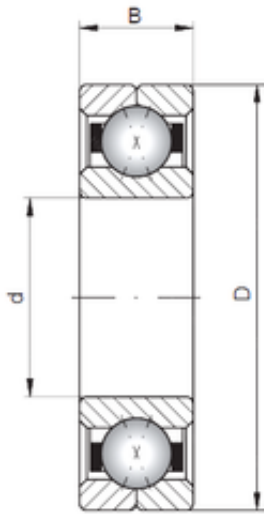

## ISO Q330 Angular contact ball bearing

Bearing No. Q330

Size	150x320x65 mm
Bore Diameter	150 mm
Outer Diameter	320 mm
Width	65 mm
d	150 mm
D	320 mm
B1	65 mm
C	65 mm

Q330 Bearing 2D drawings and 3D CAD models