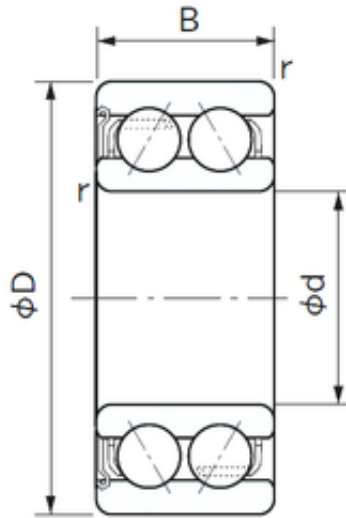

Jinan Shenglei Bearing Co., Ltd.

30 mm x 62 mm x 23.8 mm NACHI 5206AZ Angular contact ball bearing

Bearing No. 5206AZ

Size	30x62x23.8 mm
Bore Diameter	30 mm
Outer Diameter	62 mm
Width	23.8 mm
d	30 mm
D	62 mm
B	23.8 mm
C	23.8 mm
Angle (°)	20 °
r min.	1 mm
Weight	0.290 Kg
Basic dynamic load rating (C)	24,4 kN
Basic static load rating (C0)	17,7 kN

5206AZ Bearing 2D drawings and 3D CAD models