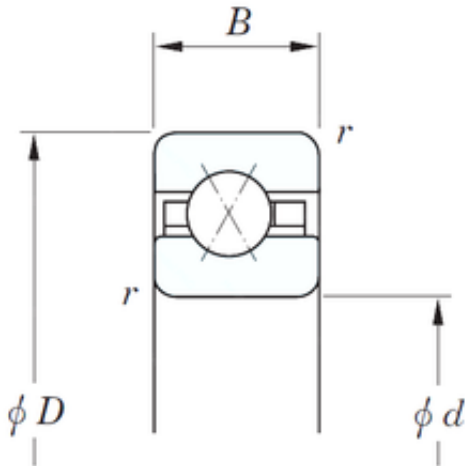

# Jinan Shenglei Bearing Co., Ltd.

152,4 mm x 190,5 mm x 19,05 mm KOYO  
KFX060 Angular contact ball bearing

Bearing No. KFX060

Size	152.4x190.5x19.05 mm
Bore Diameter	152,4 mm
Outer Diameter	190,5 mm
Width	19,05 mm
d	152,4 mm
D	190,5 mm
B	19,05 mm
C	19,05 mm
r	2 mm
Weight	1,22 Kg
Basic dynamic load rating (C)	28,2 kN
Bearing No.	KFX060
r(min)	2
Cr	28.2
C0r	33.3
Mass(kg)	1.22

KFX060 Bearing 2D drawings and 3D CAD models