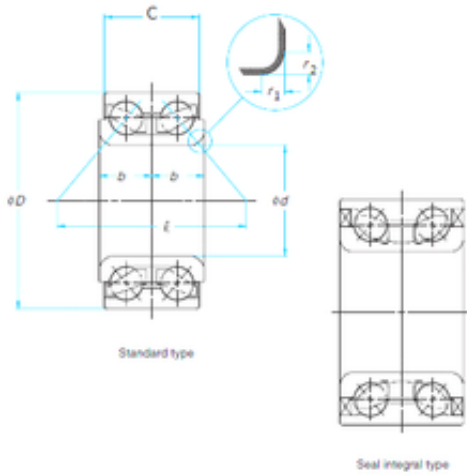

Jinan Shenglei Bearing Co., Ltd.

39 mm x 75 mm x 37 mm SKF BAHB633815A Angular contact ball bearing

Bearing No. BAHB633815A

Size	39x75x37 mm
Bore Diameter	39 mm
Outer Diameter	75 mm
Width	37 mm
d	39 mm
d1	41 mm
D	75 mm
B	37 mm
C	37 mm

BAHB633815A Bearing 2D drawings and 3D CAD models